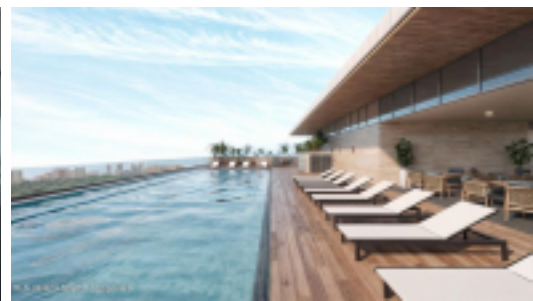

MLS Vallarta Nayarit Compostela

CityHaus is a modern and sustainable proposal that blends cutting-edge architecture, exclusivity, and the natural beauty of this stunning coastal city. We've designed a multi-level luxury tower that redefines the concept of urban and coastal living. Our tower is supported by an earthquake protection system: Sliding pendulum seismic isolator.

PROPERTY FEATURES

- Type: Condo
- Total Baths: 2
- Total Bedrooms: 2
- Primary View: City
- Secondary View: Mountain