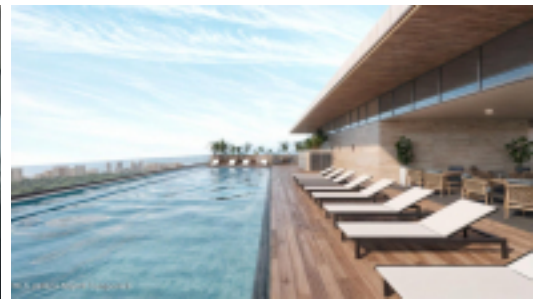

MLS Vallarta Nayarit Compostela

CityHaus is a modern and sustainable proposal that blends cutting-edge architecture, exclusivity, and the natural beauty of this stunning coastal city. We've designed a multi-level luxury tower that redefines the concept of urban and coastal living. Our tower is supported by an earthquake protection system: Sliding pendulum seismic isolator.

PROPERTY FEATURES

Type: Condo
Total Baths: 2
Total Bedrooms: 2
Primary View: Mountain
Secondary View: City