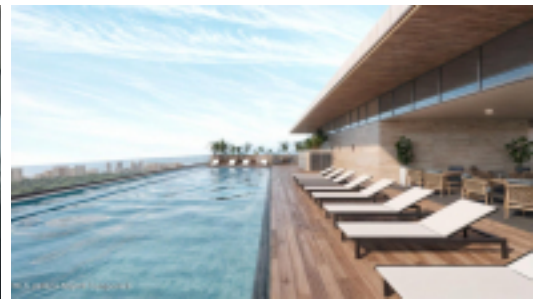

MLS Vallarta Nayarit Compostela

CityHaus is a modern and sustainable proposal that blends cutting-edge architecture, exclusivity, and the natural beauty of this stunning coastal city. We've designed a multi-level luxury tower that redefines the concept of urban and coastal living. Our tower is supported by an earthquake protection system: Sliding pendulum seismic isolator.

## PROPERTY FEATURES

- Type: Condo
- Total Baths: 2
- Total Bedrooms: 2
- Primary View: Mountain
- Secondary View: City