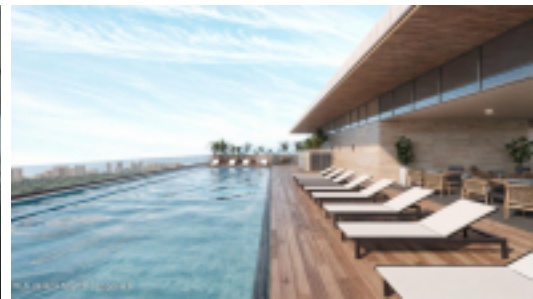

MLS Vallarta Nayarit Compostela

CityHaus is a modern and sustainable proposal that blends cutting-edge architecture, exclusivity, and the natural beauty of this stunning coastal city. We've designed a multi-level luxury tower that redefines the concept of urban and coastal living. Our tower is supported by an earthquake protection system: Sliding pendulum seismic isolator.

### **PROPERTY FEATURES**

- Type: Condo
- Total Baths: 2
- Total Bedrooms: 2
- Primary View: Mountain
- Secondary View: City