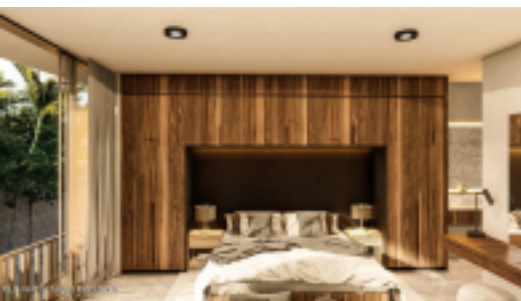

MLS Vallarta Nayarit Compostela

This boutique condo is a peaceful oasis right in the heart of La Cruz. Areca has only 17 units and is just 3 blocks from the beach, 5 min. to restaurants, shops and Marina La Cruz. Set in a quiet street overlooking majestic parota trees. The rooftop garden boasts a lap pool, pickleball court, lounge area with sun chairs, bbq and firepit. Quality design and craftsmanship throughout with lovely green areas and wood finishes for a cozy setting with luxury details. Each unit comes with parking and beach ready storage space.

PROPERTY FEATURES

Type: Condo

Total Baths: 3

Total Bedrooms: 2

Primary View: Garden

Secondary View: Street