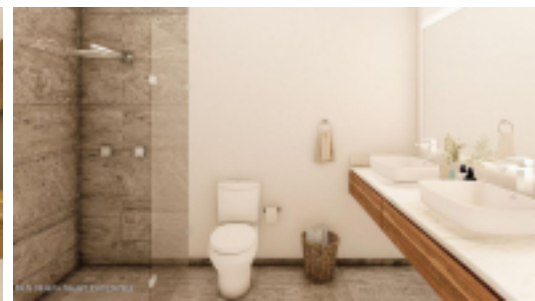

MI S Vallarta Nayarti Compostela

This boutique condo is a peaceful oasis right in the heart of La Cruz. Areca has only 17 units and is just 3 blocks from the beach, 5 min. to restaurants, shops and Marina La Cruz. Set in a quiet street overlooking majestic parota trees. The rooftop garden boasts a lap pool, pickleball court, lounge area with sun chairs, bbq and firepit. Quality design and craftsmanship throughout with lovely green areas and wood finishes for a cozy setting with luxury details. Each unit comes with parking and beach ready storage space.

PROPERTY FEATURES

- Type: Condo**
- Total Baths: 3**
- Total Bedrooms: 2**
- Primary View: Garden**
- Secondary View: Street**