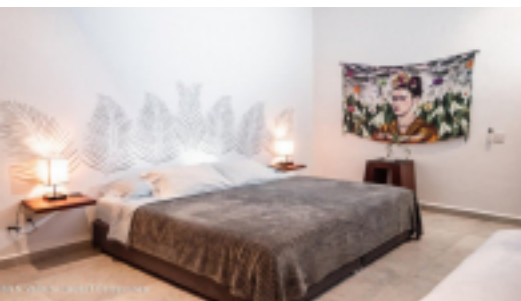

MLS Vallarta Nayarit Compostela

Venecia Palm Springs is a beautiful 6-level low-density building, only 18 units, in Versalles.

PROPERTY FEATURES

- Type: Condo
- Total Baths: 2
- Total Bedrooms: 2
- Primary View: City
- Secondary View: Street