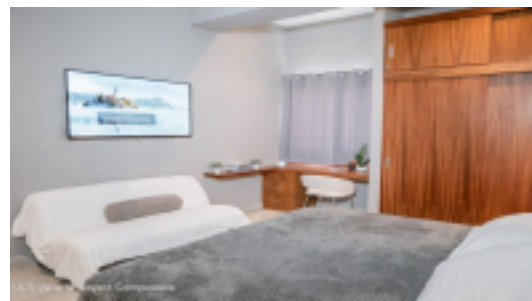

MLS Vallarta Nayarit Compostela

Venecia Palm Springs is a beautiful 6-level low-density building, only 18 units, in Versalles.

PROPERTY FEATURES

- Type: Condo
- Total Baths: 2
- Total Bedrooms: 2
- Primary View: City
- Secondary View: Street