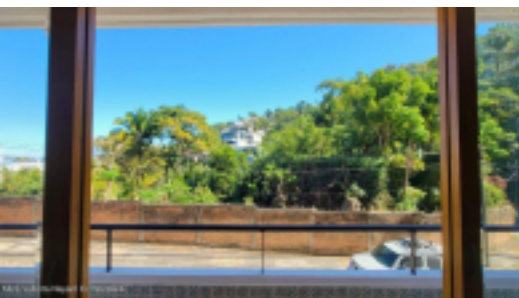

M/S Vallarta Nayarit Compostela

M/S Vallarta Nayarit Compostela

M/S Vallarta Nayarit Compostela

M/S Vallarta Nayarit Compostela

Precioso Departamento en el exclusivo vecindario de Conchas Chinas, con gran iluminacion natural, rodeado de la hermosa jungla de Vallarta, amplio, extraordinaria cocina de madera, dos recamaras, dos baños, balcones, realmente impresionante, cuenta con estacionamiento techado, few minutes walking from the Romantic Zone, Beautiful apartment in the exclusive neighborhood of Conchas Chinas, with great natural lighting, surrounded by the beautiful jungle of Vallarta, spacious, extraordinary wooden kitchen, two bedrooms, two bathrooms, balconies, really impr