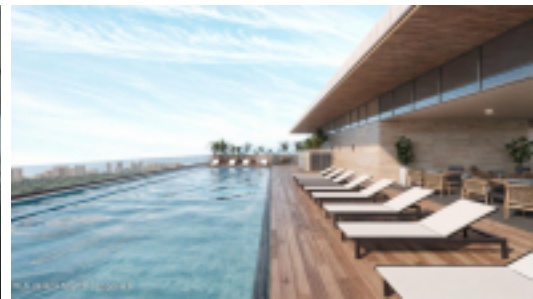

MLS Vallarta Nayarit Compostela

CityHaus is a modern and sustainable proposal that blends cutting-edge architecture, exclusivity, and the natural beauty of this stunning coastal city. We've designed a multi-level luxury tower that redefines the concept of urban and coastal living. Our tower is supported by an earthquake protection system: Sliding pendulum seismic isolator.