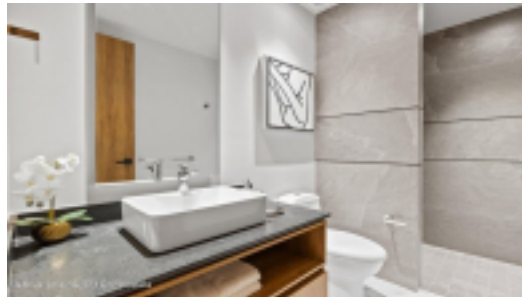

MLS Vallarta Nayarit Compostela

Discover a new level of luxury living at D'Avenue, the newest and boldest project to date from renowned developer "D'Group." The talented architects behind D'Avenue managed to merge an elite collection of amenities and living functionality featuring exquisite finishes, top brand accessories, and showcasing panoramic views of the mountains, city, and bay. All of this in one of the hottest, trendiest neighborhoods in sunny Puerto Vallarta. At just a 10-minute walk from the main cruise ship port, these sophisticated units are designed as perfect second ho

PROPERTY FEATURES

- Type: Condo
- Total Baths: 2
- Total Bedrooms: 2
- Primary View: Mountain
- Secondary View: City