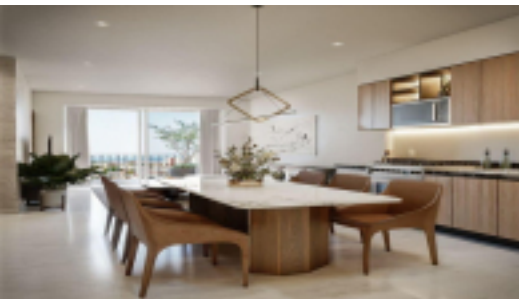

MLS Vallarta Nayarit Compostela

Discover a new level of luxury living at D'Avenue, the newest and boldest project to date from renowned developer "D'Group." The talented architects behind D'Avenue managed to merge an elite collection of amenities and living functionality featuring exquisite finishes, top brand accessories, and showcasing panoramic views of the mountains, city, and bay. All of this in one of the hottest, trendiest neighborhoods in sunny Puerto Vallarta. At just a 10-minute walk from the main cruise ship port, these sophisticated units are designed as perfect second ho