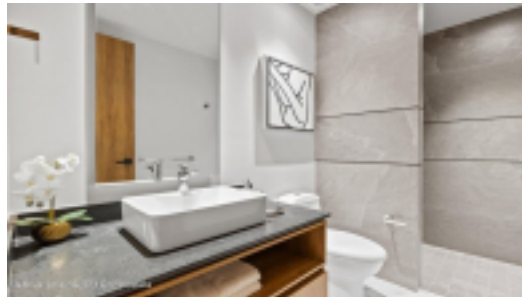

MLS Vallarta Nayarit Compostela

Discover a new level of luxury living at D'Avenue, the newest and boldest project to date from renowned developer "D'Group." The talented architects behind D'Avenue managed to merge an elite collection of amenities and living functionality featuring exquisite finishes, top brand accessories, and showcasing panoramic views of the mountains, city, and bay. All of this in one of the hottest, trendiest neighborhoods in sunny Puerto Vallarta. At just a 10-minute walk from the main cruise ship port, these sophisticated units are designed as perfect second ho

PROPERTY FEATURES

- Type: Condo
- Total Baths: 3
- Total Bedrooms: 3
- Primary View: Mountain
- Secondary View: City