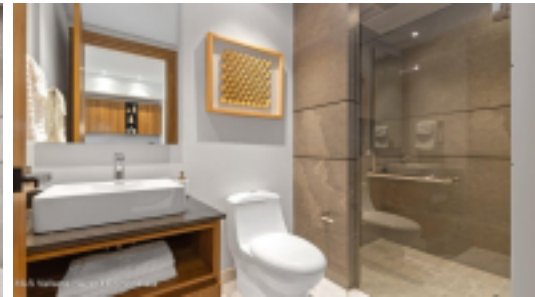

Discover a new level of luxury living at D'Avenue, the newest and boldest project to date from renowned developer "D'Group." The talented architects behind D'Avenue managed to merge an elite collection of amenities and living functionality featuring exquisite finishes, top brand accessories, and showcasing panoramic views of the mountains, city, and bay. All of this in one of the hottest, trendiest neighborhoods in sunny Puerto Vallarta. At just a 10-minute walk from the main cruise ship port, these sophisticated units are designed as perfect second ho

PROPERTY FEATURES

- Type: Condo
- Total Baths: 3
- Total Bedrooms: 3
- Primary View: Mountain
- Secondary View: City