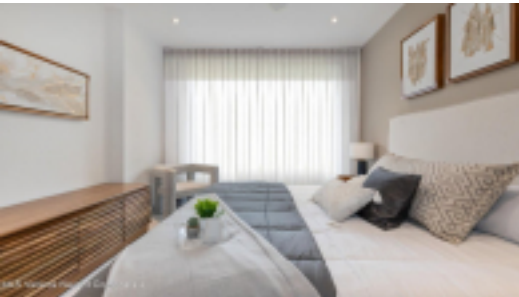

MLS Vallarta Nayarit Compostela

Discover a new level of luxury living at D'Avenue, the newest and boldest project to date from renowned developer "D'Group." The talented architects behind D'Avenue managed to merge an elite collection of amenities and living functionality featuring exquisite finishes, top brand accessories, and showcasing panoramic views of the mountains, city, and bay. All of this in one of the hottest, trendiest neighborhoods in sunny Puerto Vallarta. At just a 10-minute walk from the main cruise ship port, these sophisticated units are designed as perfect second ho

PROPERTY FEATURES

Type: Condo
Total Baths: 2
Total Bedrooms: 2
Primary View: Garden
Secondary View: City