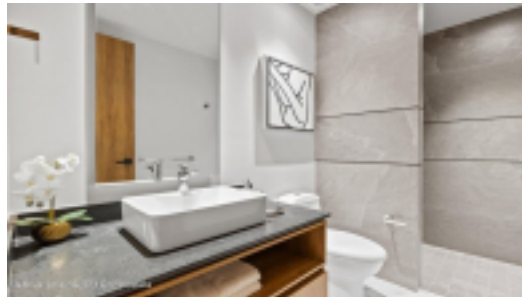

MLS Vallarta Nayarit Compostela

Discover a new level of luxury living at D'Avenue, the newest and boldest project to date from renowned developer "D'Group." The talented architects behind D'Avenue managed to merge an elite collection of amenities and living functionality featuring exquisite finishes, top brand accessories, and showcasing panoramic views of the mountains, city, and bay. All of this in one of the hottest, trendiest neighborhoods in sunny Puerto Vallarta. At just a 10-minute walk from the main cruise ship port, these sophisticated units are designed as perfect second ho

## PROPERTY FEATURES

Type: Condo  
Total Baths: 2  
Total Bedrooms: 2  
Primary View: Ocean  
Secondary View: City