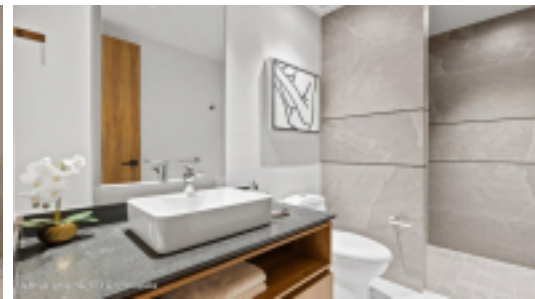

MLS Vallarta Nayarit Compostela

Discover a new level of luxury living at D'Avenue, the newest and boldest project to date from renowned developer "D'Group." The talented architects behind D'Avenue managed to merge an elite collection of amenities and living functionality featuring exquisite finishes, top brand accessories, and showcasing panoramic views of the mountains, city, and bay. All of this in one of the hottest, trendiest neighborhoods in sunny Puerto Vallarta. At just a 10-minute walk from the main cruise ship port, these sophisticated units are designed as perfect second ho

PROPERTY FEATURES

- Type: Condo
- Total Baths: 2
- Total Bedrooms: 1
- Primary View: Mountain
- Secondary View: City