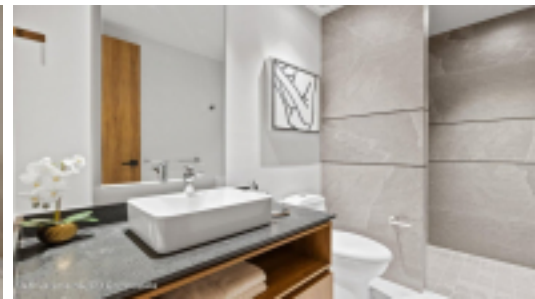

MLS Vallarta Nayarit Compostela

Discover a new level of luxury living at D'Avenue, the newest and boldest project to date from renowned developer "D'Group." The talented architects behind D'Avenue managed to merge an elite collection of amenities and living functionality featuring exquisite finishes, top brand accessories, and showcasing panoramic views of the mountains, city, and bay. All of this in one of the hottest, trendiest neighborhoods in sunny Puerto Vallarta. At just a 10-minute walk from the main cruise ship port, these sophisticated units are designed as perfect second ho

## PROPERTY FEATURES

- Type: Condo
- Total Baths: 2
- Total Bedrooms: 1
- Primary View: Mountain
- Secondary View: City