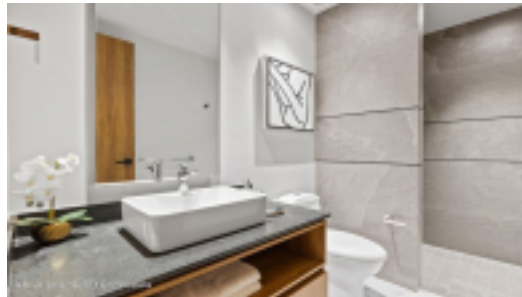

MLS Vallarta Nayarit Compostela

Discover a new level of luxury living at D'Avenue, the newest and boldest project to date from renowned developer "D'Group." The talented architects behind D'Avenue managed to merge an elite collection of amenities and living functionality featuring exquisite finishes, top brand accessories, and showcasing panoramic views of the mountains, city, and bay. All of this in one of the hottest, trendiest neighborhoods in sunny Puerto Vallarta. At just a 10-minute walk from the main cruise ship port, these sophisticated units are designed as perfect second ho

## PROPERTY FEATURES

**Type: Condo**  
**Total Baths: 3**  
**Total Bedrooms: 3**  
**Primary View: Ocean**  
**Secondary View: City**