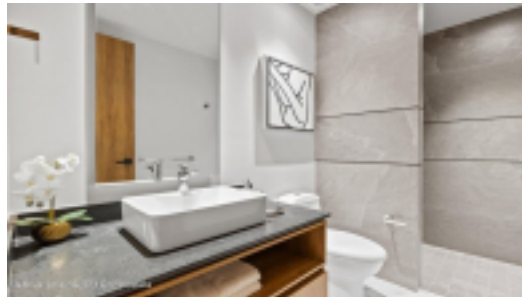

MLS Vallarta Nayarit Compostela

Discover a new level of luxury living at D'Avenue, the newest and boldest project to date from renowned developer "D'Group." The talented architects behind D'Avenue managed to merge an elite collection of amenities and living functionality featuring exquisite finishes, top brand accessories, and showcasing panoramic views of the mountains, city, and bay. All of this in one of the hottest, trendiest neighborhoods in sunny Puerto Vallarta. At just a 10-minute walk from the main cruise ship port, these sophisticated units are designed as perfect second ho

## PROPERTY FEATURES

- Type: Condo
- Total Baths: 3
- Total Bedrooms: 3
- Primary View: Ocean
- Secondary View: City