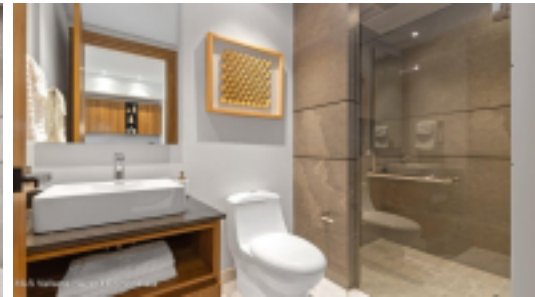

Discover a new level of luxury living at D'Avenue, the newest and boldest project to date from renowned developer "D'Group." The talented architects behind D'Avenue managed to merge an elite collection of amenities and living functionality featuring exquisite finishes, top brand accessories, and showcasing panoramic views of the mountains, city, and bay. All of this in one of the hottest, trendiest neighborhoods in sunny Puerto Vallarta. At just a 10-minute walk from the main cruise ship port, these sophisticated units are designed as perfect second ho

PROPERTY FEATURES

- Type: Condo
- Total Baths: 3
- Total Bedrooms: 3
- Primary View: Ocean
- Secondary View: City