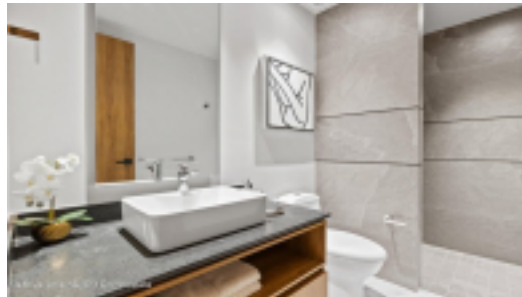

MLS Vallarta Nayarit Compostela

Discover a new level of luxury living at D'Avenue, the newest and boldest project to date from renowned developer "D'Group." The talented architects behind D'Avenue managed to merge an elite collection of amenities and living functionality featuring exquisite finishes, top brand accessories, and showcasing panoramic views of the mountains, city, and bay. All of this in one of the hottest, trendiest neighborhoods in sunny Puerto Vallarta. At just a 10-minute walk from the main cruise ship port, these sophisticated units are designed as perfect second ho

PROPERTY FEATURES

- Type: Condo
- Total Baths: 3
- Total Bedrooms: 3
- Primary View: Mountain
- Secondary View: City