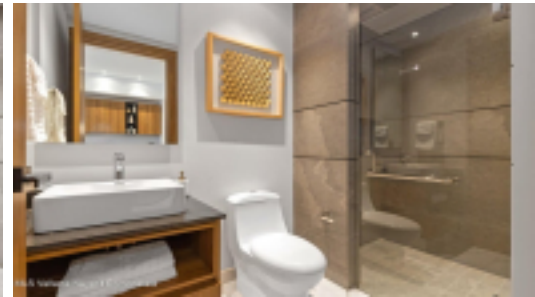

Discover a new level of luxury living at D'Avenue, the newest and boldest project to date from renowned developer "D'Group." The talented architects behind D'Avenue managed to merge an elite collection of amenities and living functionality featuring exquisite finishes, top brand accessories, and showcasing panoramic views of the mountains, city, and bay. All of this in one of the hottest, trendiest neighborhoods in sunny Puerto Vallarta. At just a 10-minute walk from the main cruise ship port, these sophisticated units are designed as perfect second ho

PROPERTY FEATURES

- Type: Condo
- Total Baths: 3
- Total Bedrooms: 3
- Primary View: Mountain
- Secondary View: City