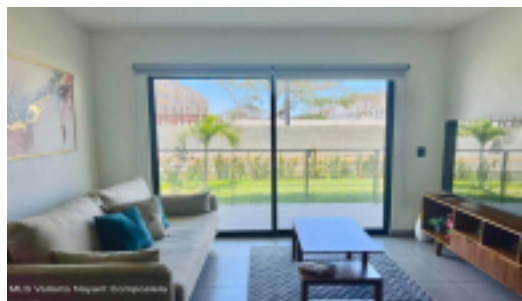

Fully furnished 2-bedroom apartment on the first level, don't have to climb stairs! Development Aldea Hortus. 70.80 m2 of construction, plus 12.50 m2 of a deeded parking space. //Departamento de 2 Rec Total mente amueblado en primer nivel, no hay que subir escaleras! en desarrollo Aldea Hortus. 70.80 m2 de construcción , mas 12.50 m2 correspondientes a un lugar de estacionamiento escriturado.

PROPERTY FEATURES

- Type: Condo
- Total Baths: 20
- Total Bedrooms: 2
- Primary View: Garden
- Secondary View: Garden