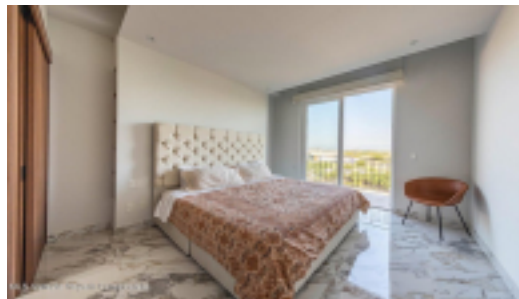

A macro development in the most exclusive area of Nuevo Vallarta. Five apartment towers that integrate the Tuscan style with materials endemic to the region and new trends, making our complex "Tuscany in 2020".

PROPERTY FEATURES

- **Type: Condo**
- **Total Baths: 2**
- **Total Bedrooms: 2**
- **Primary View: City**
- **Secondary View: City**