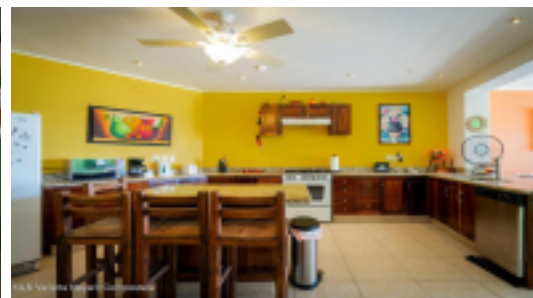

MLS Vallarta Nayarit Compostela

Best entry price for a condo on the beach in Punta de Mita. This great 2 bedrooms, 2 bath condo, is the perfect entry price for a condo in Punta de Mita. This ground floor unit leads you right to the sandy beach and one of the best surfing spot in the area. The condo also has some great rentals due to the location, also walking distance to the restaurants and shops.