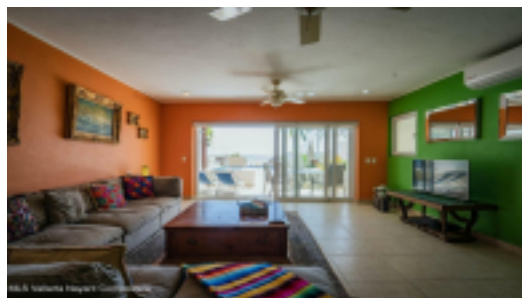

MLS Vallarta Nayarit Compostela

Best entry price for a condo on the beach in Punta de Mita. This great 2 bedrooms, 2 bath condo, is the perfect entry price for a condo in Punta de Mita. This ground floor unit leads you right to the sandy beach and one of the best surfing spot in the area. The condo also has some great rentals due to the location, also walking distance to the restaurants and shops.