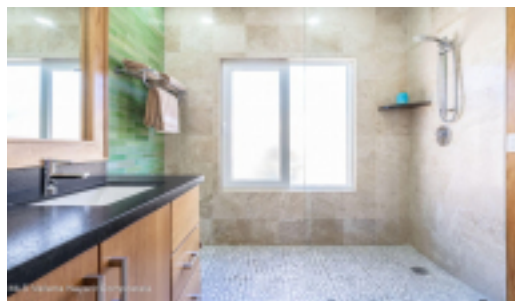

MES Vallarta Nayarit Compostela

Biggest Unit at Faro de Mita, this beautiful 2 bedroom, 2 bathroom Condo, on the first floor of the Faro de Mita complex, with an excellent location, close to the town center of Punta de Mita, with direct access to the beach. The Unit is decorated with designer furnishings and high-end appliances. The both master bedroom and second bedroom have a king-sized bed, private bath with a large walk-in shower, large closet and additional storage. Laundry room has bunk beds that can be pulled up and down to accommodate guest comfortably. It has a fantastic privat

## PROPERTY FEATURES

Type: Condo  
Total Baths: 2  
Total Bedrooms: 2  
Primary View: Street  
Secondary View: Ocean