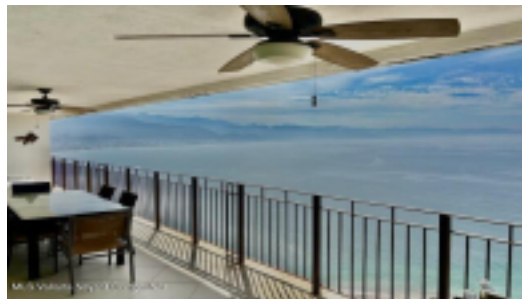

MLS Vallarta Nayarit Compostela

The Grand Venetian is a premier condominium development located in the heart of Puerto Vallarta. Strategically situated mid-point between the airport and the city, this development offers the perfect blend of convenience and tranquility.