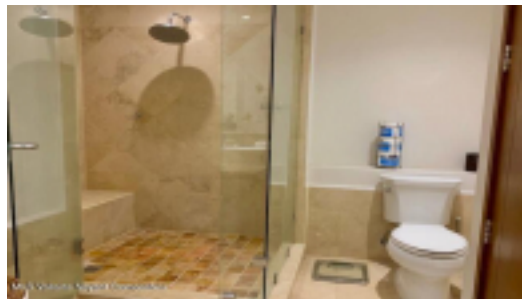

MLS Vallarta Nayarit Compostela

MLS Vallarta Nayarit Compostela