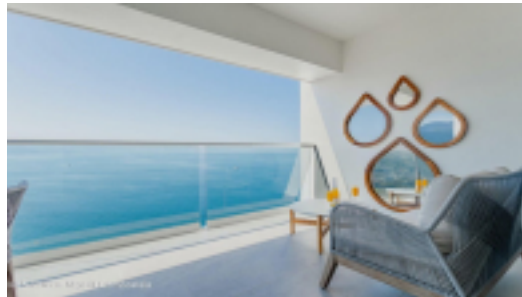

MLS Vallarta Nayarit Compostela

Unit 2306 at Harbor Torre Norte: Located at an excellent height with stunning ocean views. Brand new with modern furniture, fully move-in ready. One of the few units in the development with assigned parking and an included storage unit, both purchased separately. Features upgrades such as ceiling fans and an elegant backsplash. Perfect for enjoying comfort and luxury

PROPERTY FEATURES

Type: Condo
Total Baths: 2
Total Bedrooms: 2
Primary View: Ocean
Secondary View: Mountain