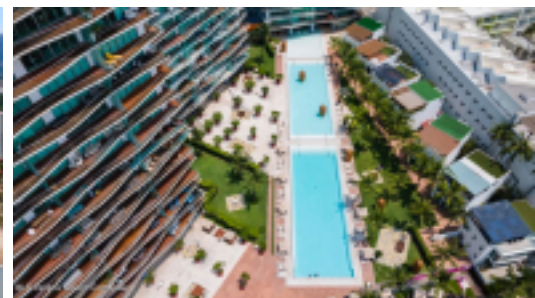

MLS Vallarta Nayarit Compostela

Luxury corner condominium, overlooking the whole bay. It has a large square terrace with with a jacuzzi from which you can see on the left side Puerto Vallarta. In the back you will see the mountain in each morning. Other services: A gym, looking towards the beach and the peaceful water of the sea. Full spa, massage area, sauna and steam. A business center with WI-FI services and computers at your disposal a professional team of concierge. Icon Vallarta is conveniently located 8 minutes from the Airport, 5 minutes from the Marina and 15 from the center a