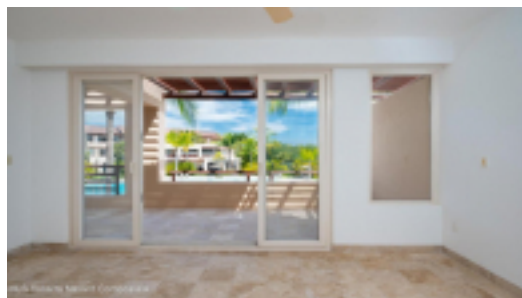

MLS Vallarta Nayarit Compostela

ISLA 210 is located at El Tigre Golf and Country Club Inside the ISLA PALMARES development in Nuevo Vallarta at the ISLA Building. The condo has 2 bedrooms, with private terrace and walk in closet, 2 bath. The social area: Kitchen, Living and Dining Room open to the terrace with the spectacular view of the pool. El Tigre gated community offers, 18 holes Golf course, Beach Club, Gym, Tennis, Padel and PickleBall courts, Yoga, Spinning, Pilates, Spa, Pools, Kids areas and more.