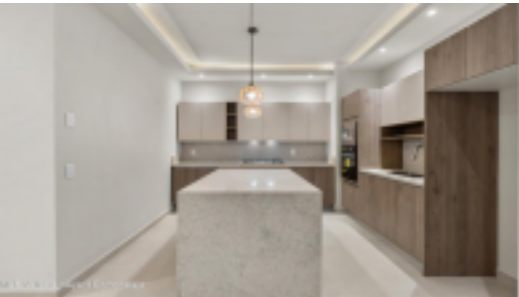

MLS Vallarta Nayarit Compostela

Kinau is an exclusive boutique development featuring only 11 one- and two-bedroom residences, located in the heart of La Cruz de Huanacastle's most privileged area. Enjoy breathtaking views of the Marina and the convenience of walking everywhere—the beach, the fish market, the local market, and the marina are just steps away. Experience coastal living with the charm and tranquility that only La Cruz can offer. Kinau es un exclusivo desarrollo boutique de solo 11 departamentos de 1 y 2 recámaras, ubicado en el corazón de La Cruz de Huanacastle, en la z