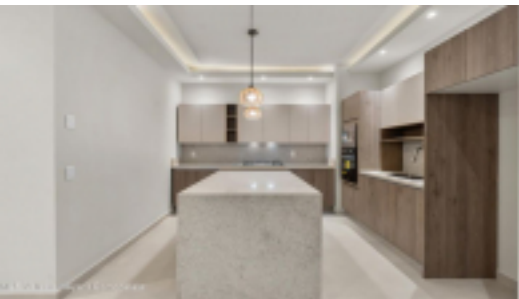

MLS Vallarta Nayarit Compostela

Kinau is an exclusive boutique development featuring only 11 one- and two-bedroom residences, located in the heart of La Cruz de Huanacastle's most privileged area. Enjoy breathtaking views of the Marina and the convenience of walking everywhere—the beach, the fish market, the local market, and the marina are just steps away. Experience coastal living with the charm and tranquility that only La Cruz can offer. Kinau es un exclusivo desarrollo boutique de solo 11 departamentos de 1 y 2 recámaras, ubicado en el corazón de La Cruz de Huanacastle, en la z