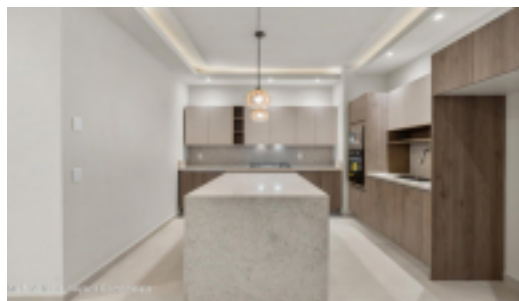

MLS Vallarta Nayarit Compostela

Kinau is an exclusive boutique development featuring only 11 one- and two-bedroom residences, located in the heart of La Cruz de Huanacastle's most privileged area. Enjoy breathtaking views of the Marina and the convenience of walking everywhere—the beach, the fish market, the local market, and the marina are just steps away. Experience coastal living with the charm and tranquility that only La Cruz can offer. Kinau es un exclusivo desarrollo boutique de solo 11 departamentos de 1 y 2 recámaras, ubicado en el corazón de La Cruz de Huanacastle, en la z