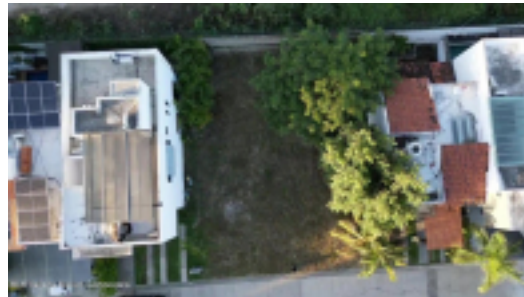

MLS Vallarta Nayarit Composita

LA FRONDA RESIDENCIAL UBICADO EN BAHIA DE BANDERAS NAYARIT,

PROPERTY FEATURES

Type: Land
Primary View: Street
Secondary View: Stree