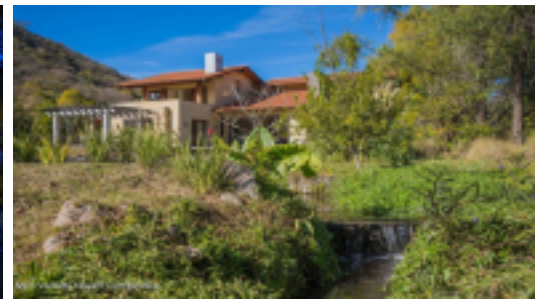

MLS Vallarta Nayarit Compostela

This most impressive and immaculate homestead locally known as " La Huerta Vieja " (The Old Orchard) is nestled in the idyllic , beautiful village of La Yerbabuena , Mascota .This stunning country home has been intricately designed to encompass the outstanding 360 degrees panoramic views of the surrounding countryside. The house has an abundance of architectural detail including exposed timber beams , stone walls , high vaulted ceilings , traditional wooden shutters,open fire places ,slate clad chimneys , sun terraces , BBQ grill area , outdoor fire p

PROPERTY FEATURES

Type: House
Total Baths: 4
Total Bedrooms: 3
Primary View: Garden
Secondary View: Mountain