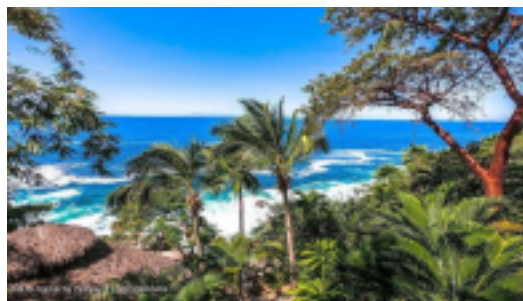

MLS Vallarta Nayarit Compostela

Jungla de Nancy is a spectacular oceanfront estate surrounded by lush tropical scenery, blending privacy, luxury, and natural beauty. With 11 en-suite bedrooms, panoramic Pacific views, multiple terraces, private pool, and a large hot tub for up to 16 guests, this villa offers serene jungle-meets-ocean living, perfect for large families, retreats, or unforgettable group escapes. Jungla de Nancy es un espectacular paraíso frente al mar rodeado de exuberante vegetación tropical, que fusiona privacidad, lujo y belleza natural. Con 11 recámaras con baño