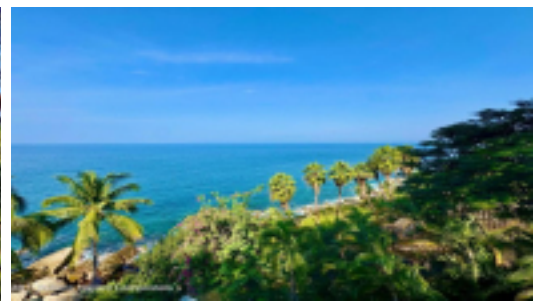

MLS Vallarta Nayarit Compostela

Jungla de Nancy is a spectacular oceanfront estate surrounded by lush tropical scenery, blending privacy, luxury, and natural beauty. With 11 en-suite bedrooms, panoramic Pacific views, multiple terraces, private pool, and a large hot tub for up to 16 guests, this villa offers serene jungle-meets-ocean living, perfect for large families, retreats, or unforgettable group escapes. Jungla de Nancy es un espectacular paraíso frente al mar rodeado de exuberante vegetación tropical, que fusiona privacidad, lujo y belleza natural. Con 11 recámaras con baño