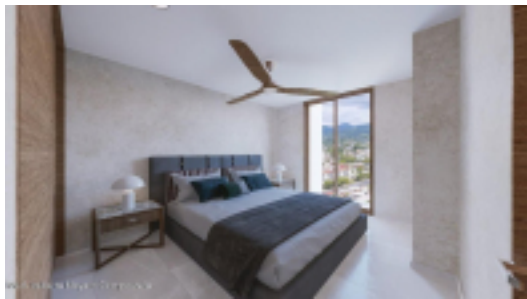

MLS Vallarta Nayarit Compostela

Charming condominium in PV, 166.3 m² on one level, featuring 2 bedrooms + 2 bathrooms. Centrally located in a walkable area with no steep hills, just 15 minutes from shops and the Malecón. Enjoy rooftop amenities, including an infinity pool with ocean views, a barbecue area, and flexible spaces for relaxation. Experience affordable luxury in this inviting home! Encantador condominio en PV, de 166.3 m² en una sola planta, cuenta con 2 recámaras + 2 baños. Ubicado céntricamente en una zona transitable y sin colinas pronunciadas, a sólo 15 minutos de

PROPERTY FEATURES

Type: Condo
Total Baths: 2
Total Bedrooms: 2
Primary View: City
Secondary View: Ocean