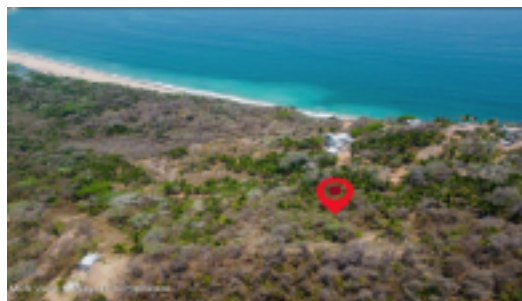

MLS Vallarta Nayarit Compostela

Nestled in the heart of nature, LDM Vistas is a breathtaking 14,331 m² investment property offering panoramic views of both the charming town of Lo de Marcos and the lush valley of Monteon. This expansive lot, perfectly oriented to the South and West, presents an unparalleled opportunity to build your dream home or create a series of idyllic home sites, each with spectacular vistas. With established roads and well-planned platforms already in place, this prime parcel of land is ready for development, while still retaining the untouched beauty of its vir

PROPERTY FEATURES

Type: Land
Primary View: Ocean
Secondary View: Mountain