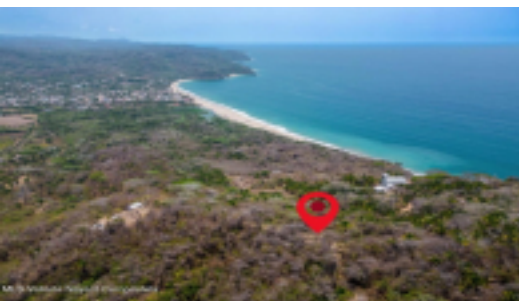

MLS Vallarta Nayarit Compostela

Nestled in the heart of nature, LDM Vistas is a breathtaking 14,331 m² investment property offering panoramic views of both the charming town of Lo de Marcos and the lush valley of Monteon. This expansive lot, perfectly oriented to the South and West, presents an unparalleled opportunity to build your dream home or create a series of idyllic home sites, each with spectacular vistas. With established roads and well-planned platforms already in place, this prime parcel of land is ready for development, while still retaining the untouched beauty of its vir

PROPERTY FEATURES

Type: Land
Primary View: Ocean
Secondary View: Mountain