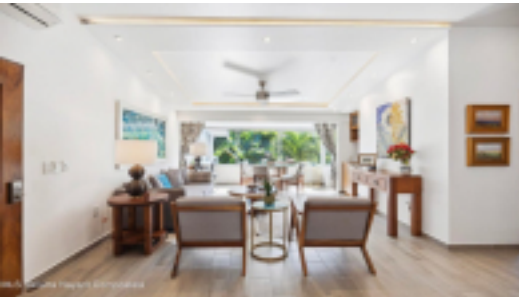

MLS Vallarta Nayarit Compostela

Turn-Key Top-Floor Retreat in the Heart of Vallarta

PROPERTY FEATURES

Type: Condo

Total Baths: 2

Total Bedrooms: 2

Primary View: Garden

Secondary View: Patio