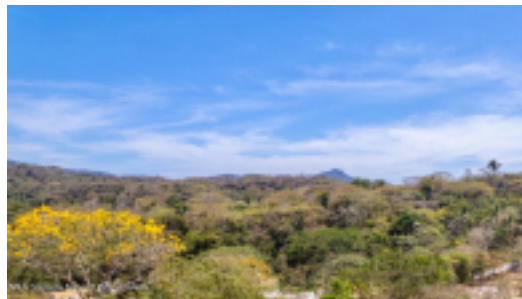

MLS Vallarta Nayarit Compostela

ENGLISH BELOW

**PROPERTY FEATURES**

Type: Land  
Primary View: Jungle  
Secondary View: Mountain