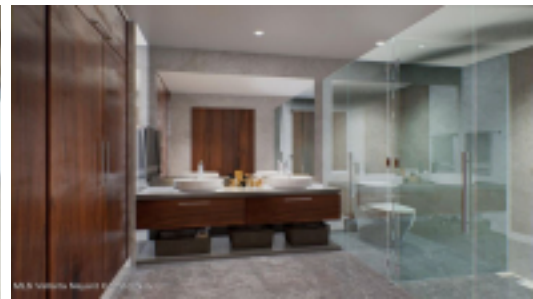

MLS Vallarta Nayarit Compostela

This is an exceptional two-bedroom, two-and-a-half-bathroom unit, located on the sub-penthouse level of Oceana Bucerias at the highest point of the Zona Dorada. It's part of the prestigious ELITE COLLECTION, one of only seven exclusive units that include an extensive list of upgrades and premium features already built into the purchase price, complementing the high-quality core construction.

## PROPERTY FEATURES

**Type: Condo**  
**Total Baths: 3**  
**Total Bedrooms: 2**  
**Primary View: Ocean**  
**Secondary View: City**