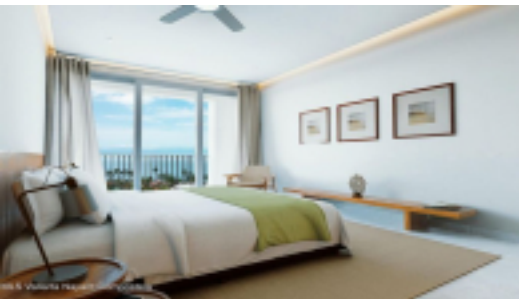

MLS Vallarta Nayarit Compostela

This is an exceptional two-bedroom, two-and-a-half-bathroom unit, located on the sub-penthouse level of Oceana Bucerias at the highest point of the Zona Dorada. It's part of the prestigious ELITE COLLECTION, one of only seven exclusive units that include an extensive list of upgrades and premium features already built into the purchase price, complementing the high-quality core construction.

## PROPERTY FEATURES

**Type: Condo**  
**Total Baths: 3**  
**Total Bedrooms: 2**  
**Primary View: Ocean**  
**Secondary View: City**