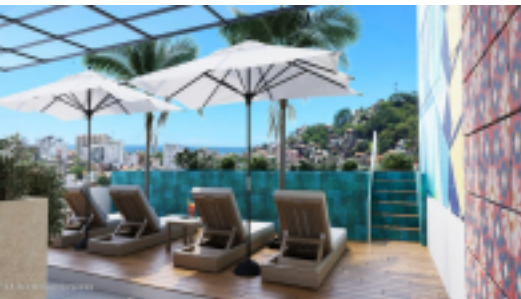

MLS Vallarta Nayarit Compostela

ASK FOR PRECONSTRUCTION DISCOUNTS! Luz, a premier development nestled alongside the vibrant Emiliano Zapata Market in Puerto Vallarta, welcomes you to a world of luxury living. This exclusive single-tower complex, comprised of 18 meticulously designed units, stands as a testament to uncompromising quality and exceptional value. Each residence boasts an array of premium finishes, creating an ambiance of refined elegance. The development also offers a wealth of amenities, including exquisite rooftop infinity pool, jacuzzi, and elevator for your convenience