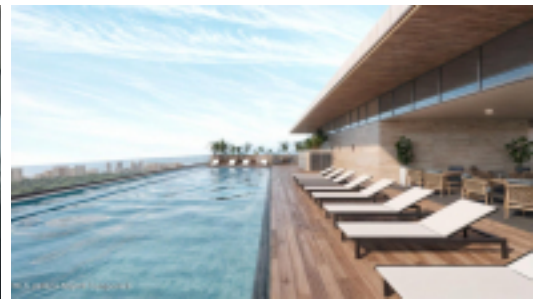

MLS Vallarta Nayarit Compostela

CityHaus is a modern and sustainable proposal that blends cutting-edge architecture, exclusivity, and the natural beauty of this stunning coastal city. We've designed a multi-level luxury tower that redefines the concept of urban and coastal living. Our tower is supported by an earthquake protection system: Sliding pendulum seismic isolator.

PROPERTY FEATURES

Type: Condo
Total Baths: 2
Total Bedrooms: 2
Primary View: City
Secondary View: Mountain