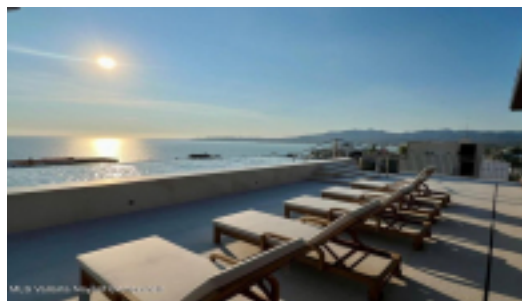

MLS Vallarta Nayariit Compostela

ASK FOR TERMS TO OBTAIN LAST PRE-CONSTRUCTION DISCOUNTS ON THE LIST PRICE SHOWN! Located in the heart of the desirable Zona Dorada, just two blocks to Bucerias' long sandy beach, situated on the most elevated point of the town. Three elevators and two lobbies provide level access to each unit. Each condo is detailed with high-grade finishes of European PVC double-paned window systems, ceramic flooring, granite, marble, luxurious bathroom and kitchen fittings, tropical wood carpentry, velvet-smooth walls, indirect lighting and a FULL appliance and fixture