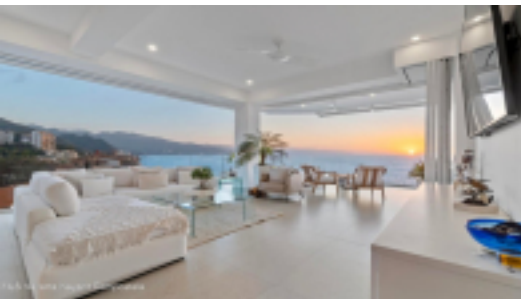

MLS Vallarta Nayarit Compostela

MLS Vallarta Nayarit Compostela

MLS Vallarta Nayarit Compostela

MLS Vallarta Nayarit Compostela

You won't believe the views from Orchid 6F. This exceptional condo is perfectly positioned within the building to offer a rare combination of lush greenery, a breathtaking ocean shoreline, and the dramatic backdrop of the mountains. Expansive floor-to-ceiling windows frame the entire South Shore, allowing you to take in panoramic ocean vistas and year-round sunsets from the comfort of your home.