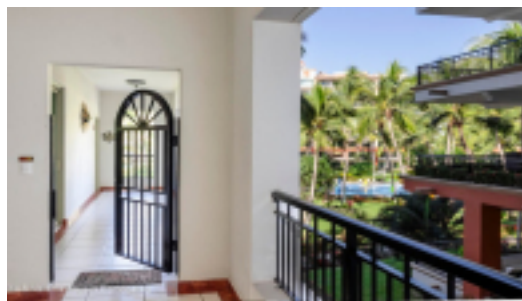

MLS Vallarta Nayarit Compostela

Discover the Mexican charm of this spacious 2-bedroom, 2-bathroom third floor unit located in of Playa Royale Tower I. This corner unit has optimum direct beach and ocean views. While the unit retains its original design, it offers a comfortable and inviting atmosphere. The expansive corner L shape terrace provides ample space for outdoor relaxation, while enjoying the sound of the surf and overlooking the two pools and vast gardens. The open concept living and dining areas are designed to accommodate gatherings, offering a versatile space to make your