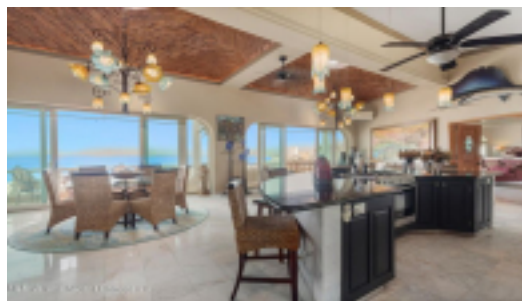

MLS Vallarta Nayarit Compostela

Perched on the hillside just above downtown Puerto Vallarta, this one-of-a-kind penthouse offers breathtaking, unobstructed 180-degree, bay and city views in an exclusive boutique setting. Step inside and be captivated by the custom-designed, curvilinear kitchen, a true architectural statement with handcrafted hardwood cabinetry, premium appliances, and granite countertops. A sophisticated bar seating area enhances both function and style. The grand living and dining areas exude timeless sophistication, framed by vaulted ceilings and exquisite cupolas ad