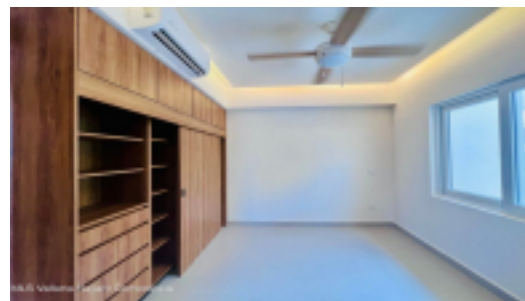

MLS Vallarta Nayarit Compostela

SEAVIEW Residences sits on the lush mountains in Amapas conveniently located, only 3 min to town driving ,12 min walking down through Hortensias and 7 min from Calle de la Igualdad which conveniently connects to the back of the building making it easy to move by foot or car, the style is modern while maintaining traditional elements through its design, it offers a beautiful rooftop with an infinity pool and a sunning area with panoramic views to the ocean and mountains, on the grounds will find a barbecue and sitting areas as well as a jacuzzi, SEAVIEW R