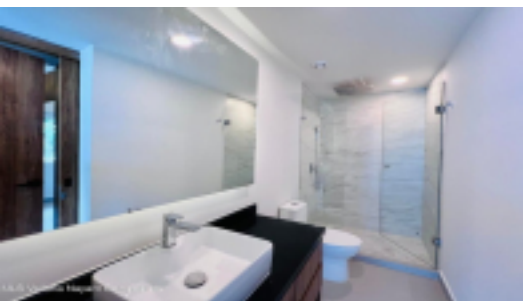

MLS Vallarta Nayarit Compostela

SEAVIEW Residences sits on the lush mountains in Amapas conveniently located, only 3 min to town driving ,12 min walking down through Hortensias and 7 min from Calle de la Igualdad which conveniently connects to the back of the building making it easy to move by foot or car, the style is modern while maintaining traditional elements through its design, it offers a beautiful rooftop with an infinity pool and a sunning area with panoramic views to the ocean and mountains, on the grounds will find a barbecue and sitting areas as well as a jacuzzi, SEAVIEW R

### **PROPERTY FEATURES**

**Type: Condo**  
**Total Baths: 2**  
**Total Bedrooms: 2**  
**Primary View: Mountain**  
**Secondary View: Ocean**