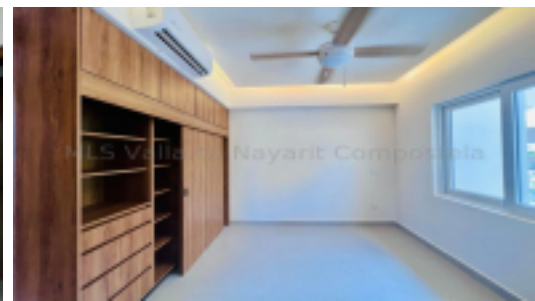

MLS Vallarta Nayarit Compostela

SEAVIEW Residences sits on the lush mountains in Amapas conveniently located, only 3 min to town driving ,12 min walking down through Hortensias and 7 min from Calle de la Igualdad which conveniently connects to the back of the building making it easy to move by foot or car, the style is modern while maintaining traditional elements through its design, it offers a beautiful rooftop with an infinity pool and a sunning area with panoramic views to the ocean and mountains, on the grounds will find a barbecue and sitting areas as well as a jacuzzi, SEAVIEW R