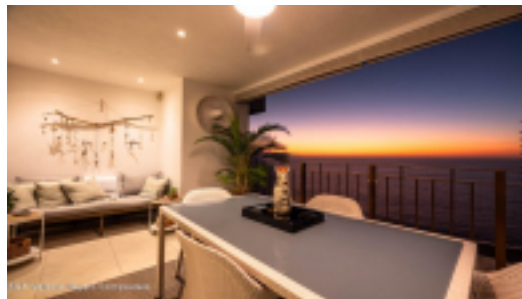

MLS Vallarta Nayarit Compostela

Welcome to Grand Venetian 2201 - a stunning CORNER UNIT with breathtaking ocean, mountain, and city views. Perched on the 22nd floor, this beautifully maintained residence offers panoramic ocean views from the living room and kitchen.