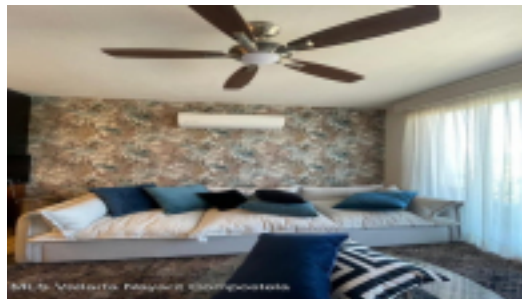

MLS Vallarta Nayarit Compostela

MLS Vallarta Nayarit Compostela

MLS Vallarta Nayarit Compostela

MLS Vallarta Nayarit Compostela

Condo Terra II is Located at Versalles a neighborhood surrounded by very rich gastronomy. This 2 bedrooms 2 full bathrooms, closets, 2 balconies, very nice kitchen, it is in a complex of 18 units, 3 at each floor, This corner unit it's located at the 4 floor. It does have an elevator, gym, pool and bbq area at the roof top.