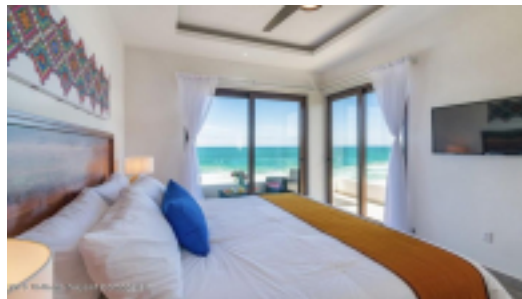

MLS Vallarta Nayarit Compostela

Experience the best of coastal living within the famous Marsai Tower, a beautiful 2-bedroom, 2-bathroom unit with a stylish kitchenette and wrap around balcony with breathtaking ocean views. Enjoy exclusive amenities such as an infinity pool on the main floor, beach access, gym, and concierge service. Located in the desirable Punta Negra community within Punta de Mita, this move-in ready condo is an excellent rental income investment opportunity. Attractive financing plans are available directly from the developer!

PROPERTY FEATURES

- Type: Condo
- Total Baths: 1
- Total Bedrooms: 2
- Primary View: Ocean
- Secondary View: Ocean