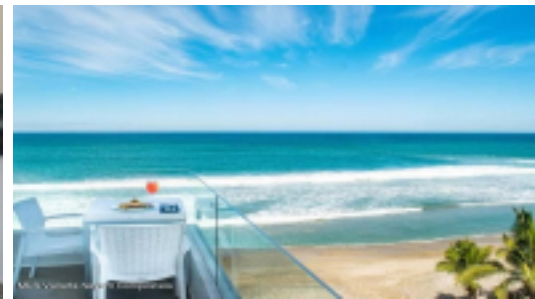

MLS Vallarta Nayarit Compostela

Experience the best of coastal living within the famous Marsai Tower, a beautiful 2-bedroom, 2-bathroom unit with a stylish kitchenette and wrap around balcony with breathtaking ocean views. Enjoy exclusive amenities such as an infinity pool on the main floor, beach access, gym, and concierge service. Located in the desirable Punta Negra community within Punta de Mita, this move-in ready condo is an excellent rental income investment opportunity. Attractive financing plans are available directly from the developer!